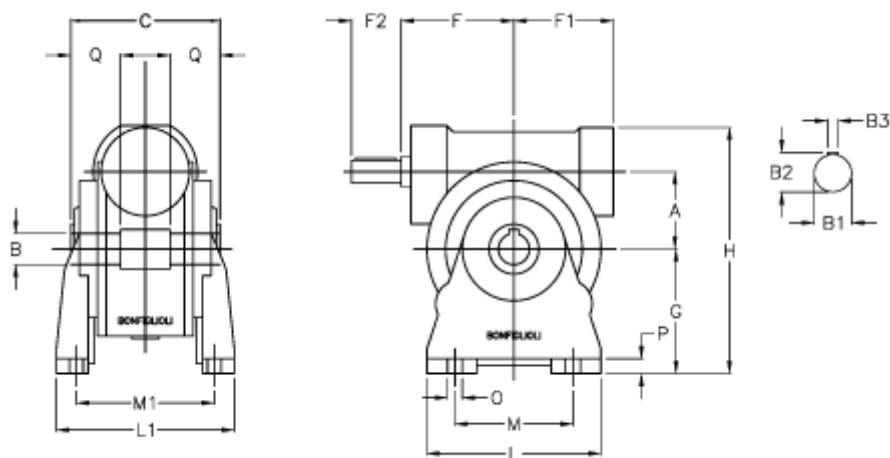

Article number: 3901030070200

Description: Worm gear with solid input shaft  
VF 30A-70-HS

## Measures

a	= 30.0	F1 = 46	P = 8
B	= 14	g = 55	Q = 20.5
B1 E7	= 9	H = 105	
B2	= 10.2	L = 80	
B3 H9	= 3	L1 = 80	
C	= 55	m = 50	
Description = VF 30A-xx-HS	M1 = 66.0		
F	= 50.0	O = 6.5	